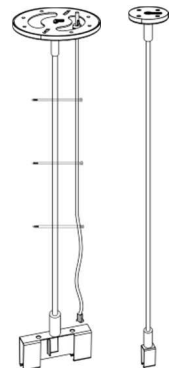

Suspension Mounting Systems

Create an Incredible Look,
while Reducing Installation Time,
Cost and Complexity.

Suspension Mounting Details

Multiple Options:

- Rod or aircraft cable (single canopy, mid-point connection to single cable to canopy, multiple canopies)*
- Lengths of up to 240" for cables and 72" for rods

We Make Installation Easy:

- We layout suspension kits based on the drawings for the luminaires
- Then we create a drawing of the layout to facilitate installation
- Suspension kit for each fixture individually bagged and labelled
- Suspension kits and fixtures ship together
- Field support available

* Optimal aircraft cable system will be influenced by the design and layout.

**Aircraft cable:
single canopy**

**Aircraft cable:
mid-point connection to single cable to**

**Aircraft cable:
multiple canopies**

Fixed rod

Questions? Contact us at 312.876.8630 or info@iLight-Tech.com

iLight Technologies — www.iLight-Tech.com — 118 S. Clinton St., Suite 370 — Chicago, IL 60661