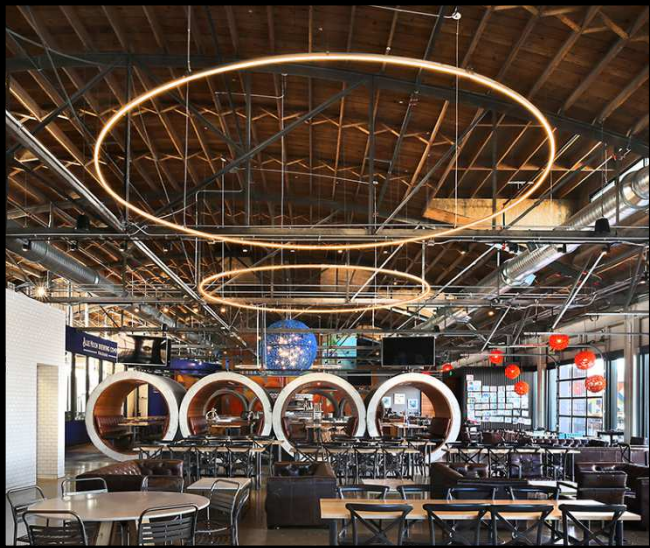

Suspension Mounting Systems

Create an Incredible Look,
while Reducing Installation Time,
Cost and Complexity.

Suspension Mounting Details

Multiple Options:

- Rod or aircraft cable (single canopy, mid-point connection to single cable to canopy, multiple canopies)*
- Lengths of up to 240" for cables and 72" for rods