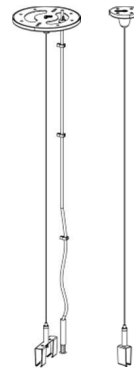

Suspension Mounting Systems

Create an Incredible Look,
while Reducing Installation Time,
Cost and Complexity.

Suspension Mounting Details

Multiple Options:

- Rod or aircraft cable (single canopy, mid-point connection to single cable to canopy, multiple canopies)*
- Lengths of up to 240" for cables and 72" for rods

* Optimal aircraft cable system will be influenced by the design and layout.

**Aircraft cable:
single canopy**

**Aircraft cable:
mid-point connection to single cable to**

**Aircraft cable:
multiple canopies**