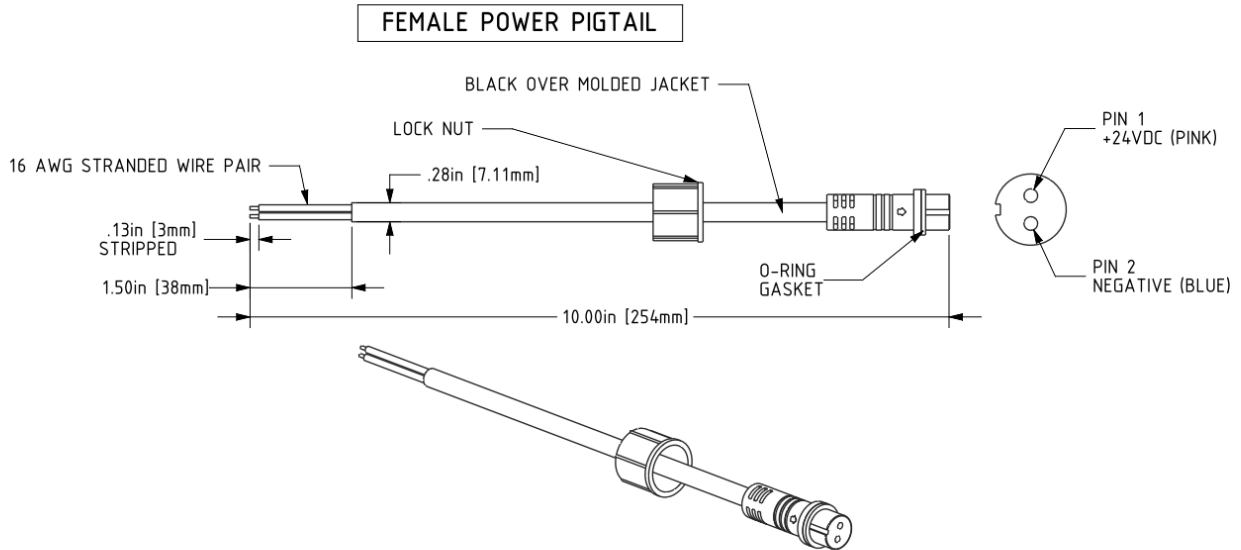

Hypnotica iS Power Pigtail

For connections to power supplies, lead-in cable, pass-through conduit, and exterior wall openings.

All components are rated to 80C minimum

All exposed components are suitable for outdoor applications (direct sun and rain)

ORDERING INFORMATION

Ordering Number: 60-WHR06-001-01 Male
60-WHR06-002-01 Female

Applications

- Connect to output of power supply or lead-in cable
- Keep water tight connection to fixture

Specification sheets are subject to change without notice. For the most recent version, please refer to www.ilight-tech.com