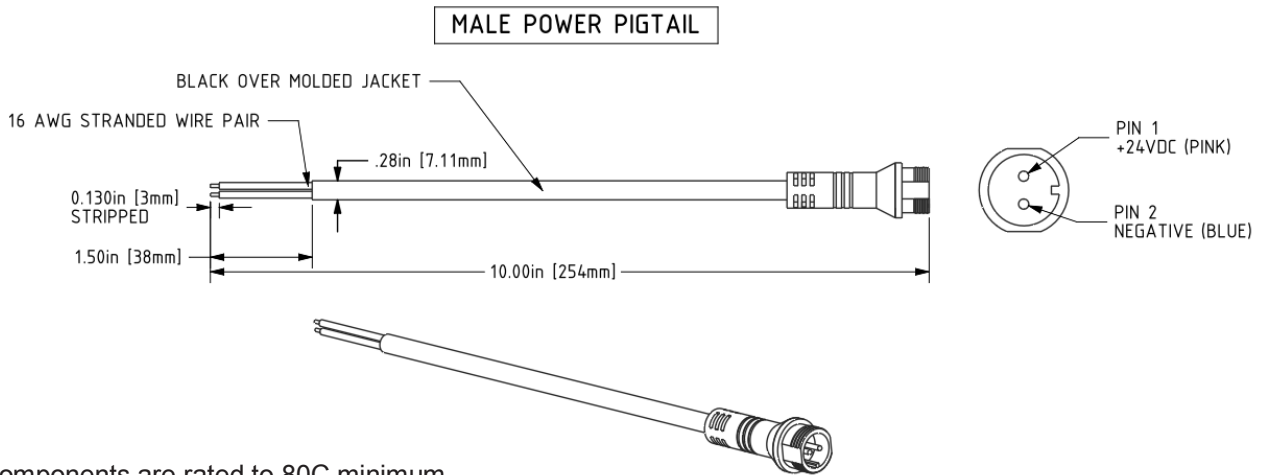

Hypnotica iS Power Pigtail

For connections to power supplies, lead-in cable, pass-through conduit, and exterior wall openings.

All components are rated to 80C minimum

All exposed components are suitable for outdoor applications (direct sun and rain)

ORDERING INFORMATION

Ordering Number: 60-WHR06-001-01 Male
60-WHR06-002-01 Female

Applications

- Connect to output of power supply or lead-in cable
- Keep water tight connection to fixture

Specification sheets are subject to change without notice. For the most recent version, please refer to www.ilight-tech.com