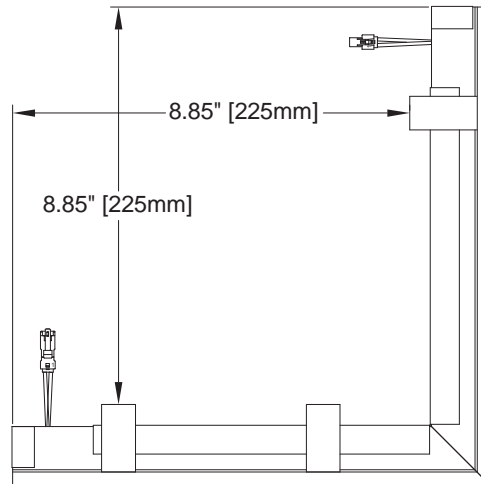

Light Colors

- Blue
- Green
- Magenta*
- Rose**
- Teal
- Yellow***

Diffuser Color (when not illuminated)

- Frosted
- Red*
- Pink**
- Yellow***

Backing Colors

- Silver

Width & Height Housing

- 0.55" (14mm) w x 1.47" (37mm) h (with C-channel)
- UV and impact resistant acrylic diffuser
- UV resistant plastic channel
- Stainless steel C-channel for mechanical support

Mounting

- Stainless steel spring mounted clips
- Clips should be 2" (51mm) in from end of piece and one on the mitered edge for a total of 3 clips.

ORDERING INFORMATION

CLASS	VOLTAGE	COLOR	HOUSING	LENGTH	CHANNEL	VERSION
T	24		S	PC	SC	
T = Trim	24 = 24V	BLU = Blue GRN = Green MAG = Magenta ROS = Rose TEA = Teal YEL = Yellow	S = Silver	PC = Outside Corner	SC = Stainless Steel Channel	00 = With Connectors 01 = Without Connectors