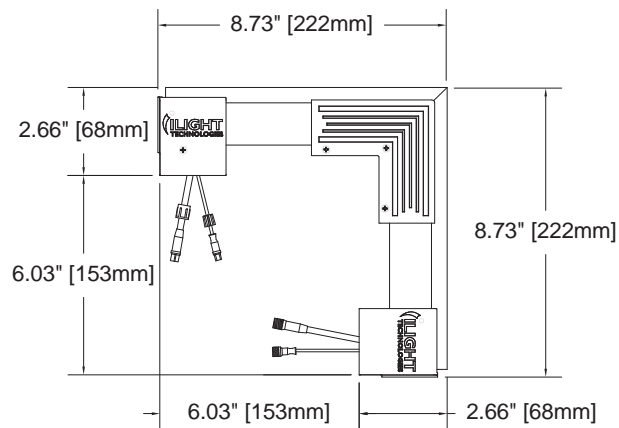

Hypnotica™ iS 6"X6" Outside Corner

PRODUCT FEATURES:

- Perfect for outside corners of buildings or other surfaces
- Smooth, even light output
- Anodized aluminum extrusion with frosted diffuser
- Mitered edge for sharp look
- Easy to install

Color Range

- 16.7 million color possibilities

Light Source

- 20 High Powered RGB LEDs per foot

Housing

- Anodized aluminum extrusion with frosted diffuser

Control Systems

- Industry Standard DMX 512
- RDM

Partners

- Pathway Connectivity

Width & Height Housing

- 0.70" (17mm) w x 2.66" (67mm) h
- UV and impact resistant acrylic diffuser

Mounting

- Stainless steel spring mounted clips

ORDERING INFORMATION

CLASS	VOLTAGE	COLOR	RGB TYPE	RESOLUTION	ADDITIONAL IDENTIFIER	LENGTH	FIXTURE TYPE	VERSION
T	24	RGB	D	A	C	0	0	01
T = Trim	24 = 24V	RGB	D = DMX	A = 6"	C = CORNER	0 = 6"	0 = STANDARD	01

Specification sheets are subject to change without notice. For the most recent version, please refer to www.ilight-tech.com.