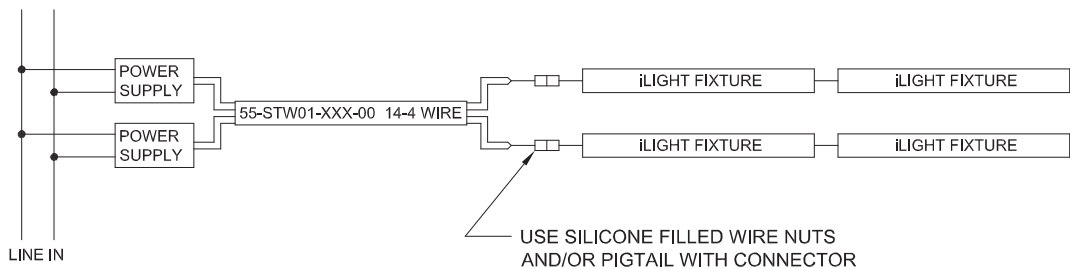

# 14-4 AWG Power Cable

14-4 AWG Power Cable

Use 14-4 jacketed wire to simplify your installation. This four conductor cable can power two separate runs of Hypnotica or Plexineon from a single pull of cable. Mount the power supplies next to each other and feed power to the fixture in a T configuration and reduce cable pull and installation by 50%.

SUNLIGHT AND MOISTURE RESISTANT  
FLAME RETARDANT PVC JACKET  
MEETS UL 1277  
(BLACK)

4 CONDUCTOR #14 AWG COPPER

All components are rated to 80C minimum  
Power cable is suitable for outdoor applications (direct sunlight and rain)

### ORDERING INFORMATION

Ordering Number: 55-STW01-050-00	50 ft (15.24m)
55-STW01-100-00	100 ft (30.48m)
55-STW01-150-00	150 ft (45.72m)
55-STW01-200-00	200 ft (60.96m)
55-STW01-250-00	250 ft (76.2m)
55-STW01-500-00	500 ft (152.4m)
55-STW01-999-00	1000 ft (304.8m)