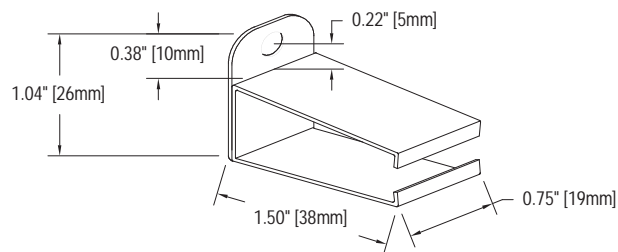

S-Tab Plexineon Specialty Mounting Clip - 1.50"

PRODUCT SUMMARY

Straight Tab Plexineon Specialty Mounting Clip - 1.50"

Size

- 1.50" (38mm) tall
- Screw placement hole: $\frac{1}{8}$ " in diameter

Material

- Stainless steel

Straight Tab Plexineon Specialty Mounting Clip - 1.50"

ORDERING INFORMATION

Ordering Number:	75-CLP17-001-00	Single clip
	75-CLP17-050-00	Bag of 50 clips

Specification sheets are subject to change without notice. For the most recent version, please refer to www.ilight-tech.com.