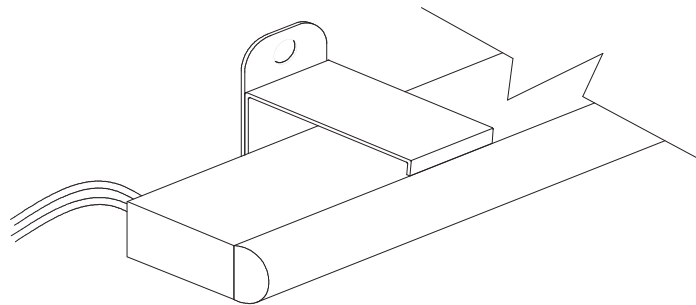

S-Tab Plexineon Specialty Mounting Clip - 1.50"

PRODUCT SUMMARY

Straight Tab Plexineon Specialty Mounting Clip - 1.50"

Size

- 1.50" (38mm) tall
- Screw placement hole: $\frac{1}{8}$ " in diameter

Material

- Stainless steel

Color Available

- Silver

Use

- Designed for mounting while Plexineon is already locked into the clips. Then attach fixture to surface, reducing installation time
- For use on fixtures with & without C-channel

Straight Tab Plexineon Specialty Mounting Clip - 1.50"

ORDERING INFORMATION

Ordering Number:	75-CLP17-001-00	Single clip
	75-CLP17-050-00	Bag of 50 clips

Specification sheets are subject to change without notice. For the most recent version, please refer to www.ilight-tech.com.