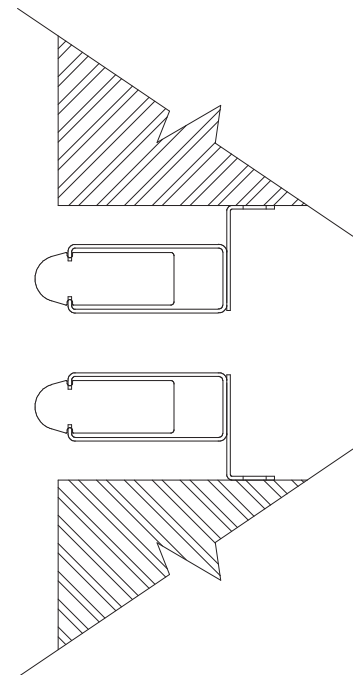

L-Tab Plexineon Specialty Mounting Clip - 1.50"

PRODUCT SUMMARY

L-Tab Plexineon Specialty Mounting Clip - 1.50"

Size

- 1.50" (38mm) tall
- Screw placement hole: $\frac{1}{8}$ " in diameter

Material

- Stainless steel

Color Available

- Silver

Use

- Designed for mounting on adjacent surfaces such as window frames, under ledges, or on roof edges
- For use on fixtures with & without supportive C-channel

L-Tab Plexineon Specialty Mounting Clip - 1.50"

ORDERING INFORMATION

Ordering Number: 75-CLP15-001-00
75-CLP15-050-00

Single clip
Bag of 50 clips

Specification sheets are subject to change without notice. For the most recent version, please refer to www.ilight-tech.com.