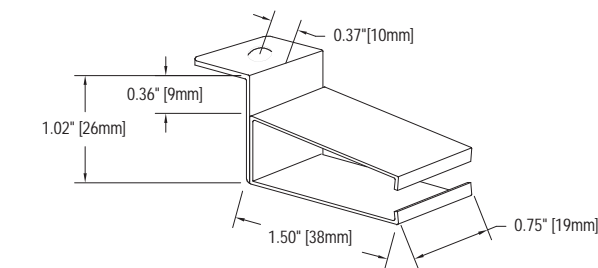

L-Tab Plexineon Specialty Mounting Clip - 1.50"

PRODUCT SUMMARY

L-Tab Plexineon Specialty Mounting Clip - 1.50"

Size

- 1.50" (38mm) tall
- Screw placement hole: $\frac{1}{8}$ " in diameter

Material

- Stainless steel

Color Available

- Silver

Use

- Designed for mounting on adjacent surfaces such as window frames, under ledges, or on roof edges
- For use on fixtures with & without supportive C-channel

L-Tab Plexineon Specialty Mounting Clip - 1.50"