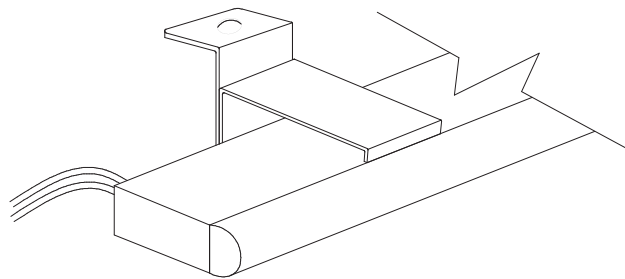

L-Tab Plexineon Specialty Mounting Clip - 1.50"

PRODUCT SUMMARY

L-Tab Plexineon Specialty Mounting Clip - 1.50"

Size

- 1.50" (38mm) tall
- Screw placement hole: $\frac{1}{8}$ " in diameter

Material

- Stainless steel

Color Available

- Silver

Use

- Designed for mounting on adjacent surfaces such as window frames, under ledges, or on roof edges
- For use on fixtures with & without supportive C-channel

L-Tab Plexineon Specialty Mounting Clip - 1.50"

ORDERING INFORMATION

Ordering Number: 75-CLP15-001-00
75-CLP15-050-00

Single clip
Bag of 50 clips

Specification sheets are subject to change without notice. For the most recent version, please refer to www.ilight-tech.com.