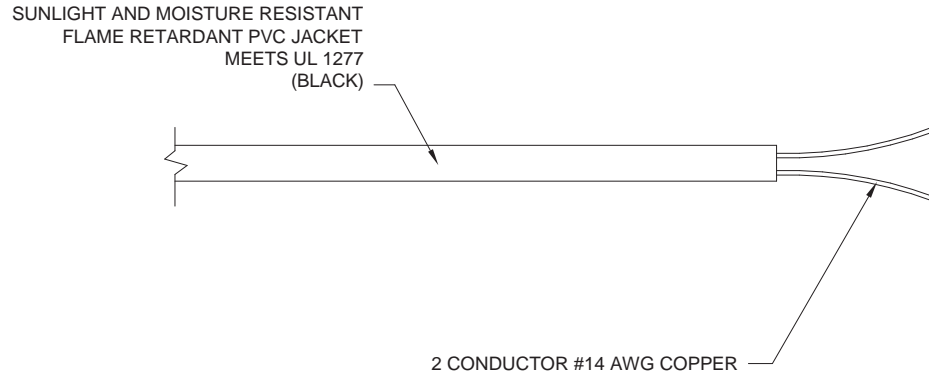

14-2 AWG Power Cable

14-2 AWG Power Cable

Use 14-2 jacketed wire for installation. This two conductor cable can power a single run of Hypnotica or Plexineon.

All components are rated to 80C minimum
 Power cable is suitable for outdoor applications (direct sunlight and rain)

ORDERING INFORMATION

Ordering Number: 55-STW02-050-00	50 ft (15.24m)
55-STW02-100-00	100 ft (30.48m)
55-STW02-250-00	250 ft (76.2m)
55-STW02-500-00	500 ft (152.4m)
55-STW02-999-00	1000 ft (304.8m)

Specification sheets are subject to change without notice. For the most recent version, please refer to www.ilight-tech.com.