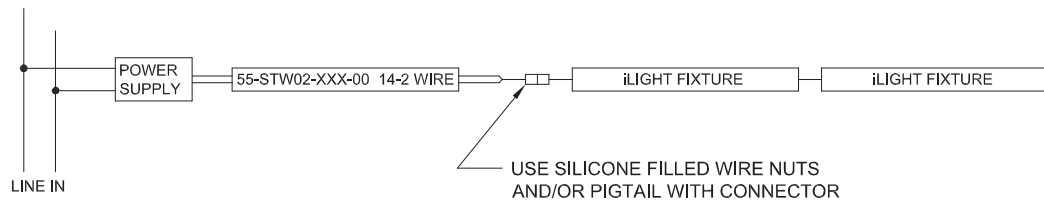

14-2 AWG Power Cable

14-2 AWG Power Cable

Use 14-2 jacketed wire for installation. This two conductor cable can power a single run of Hypnotica or Plexineon.

All components are rated to 80C minimum
 Power cable is suitable for outdoor applications (direct sunlight and rain)

ORDERING INFORMATION

Ordering Number: 55-STW02-050-00	50 ft (15.24m)
55-STW02-100-00	100 ft (30.48m)
55-STW02-250-00	250 ft (76.2m)
55-STW02-500-00	500 ft (152.4m)
55-STW02-999-00	1000 ft (304.8m)

Specification sheets are subject to change without notice. For the most recent version, please refer to www.ilight-tech.com.