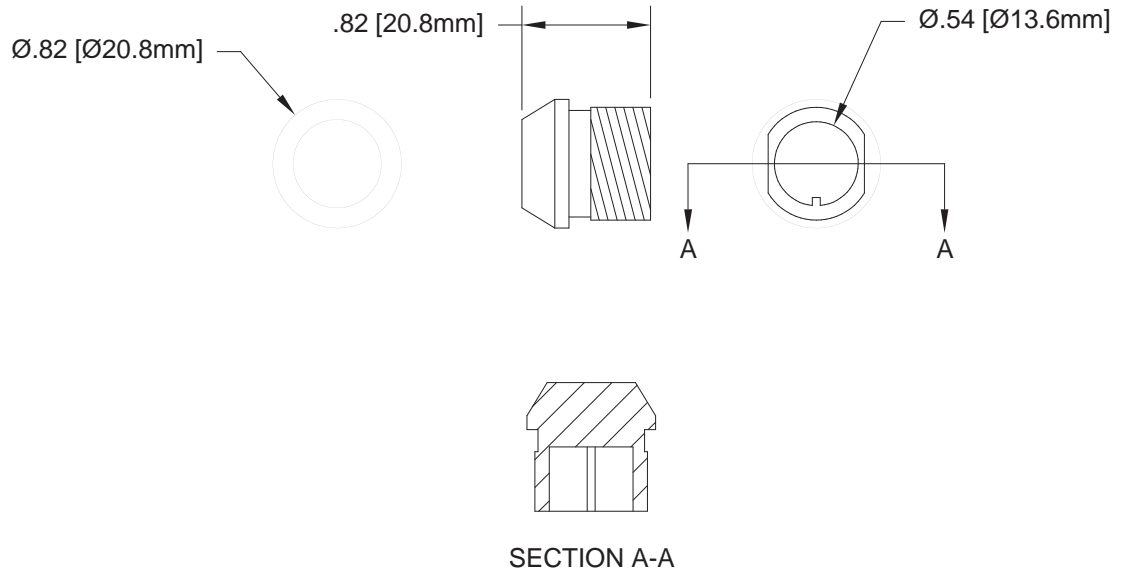

Hypnotica iS Cable Cap

Hypnotica iS Cable Cap

Used to cap power cable at end of power run. One cable cap required per power supply.

All Components are rated to 80C minimum
 All exposed components are suitable for outdoor applications (direct sunlight and rain)

ORDERING INFORMATION

Ordering Number: 35-END02-001-00

Specification sheets are subject to change without notice. For the most recent version, please refer to www.ilight-tech.com.

Product Application

Hypnotica iS