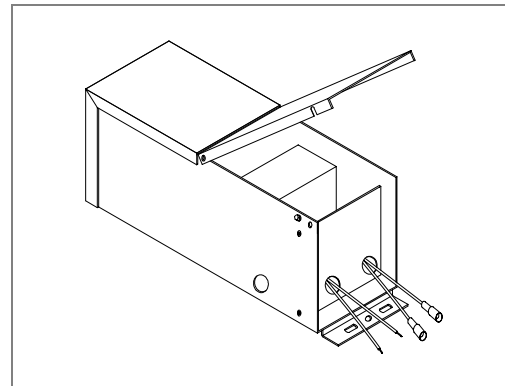

PLEXINEON[®] 120V POWER SUPPLIES

iLight Model # PN10124DCR

- Input: 120VAC 60Hz 1.08A corded (5-foot power cord)
- Output: 24VDC 4AMax regulated inherently limited class 2 power unit (bullet connector on output)
- UL listed for U.S. and Canada
- Model is marked “DRY LOCATION USE ONLY”
- To be placed outside it must be mounted in a NEMA class 3R enclosure
- Dimensions: 8” x 3 3/8” x 3 3/8”
- Manufacturer’s warranty of three years.
- Expected life span is between three and ten years.

iLight Model # PN10124DCR-3R

- Input: 120VAC 60Hz 1.08A
- Output: 24VDC 4AMax regulated inherently limited class 2 power unit
- UL listed for U.S. and Canada
- Model is enclosed in NEMA 3R enclosure
- Dimensions: 11 1/4” x 4” x 4 1/4”
- Manufacturer’s warranty of three years.
- Expected life span is between three and ten years.

iLight Model # PNC224024DCR-3R

- Input: 120VAC 60Hz 2A
- Outputs: 24 VDC 4AMax X 3 outputs, regulated inherently limited class 2 power unit
- UL listed for U.S. and Canada
- Model is enclosed in NEMA 3R enclosure
- Dimensions: 14” X 8.5” X 4.5”
- Manufacturer’s warranty of three years.
- Expected life span is between three and ten years.