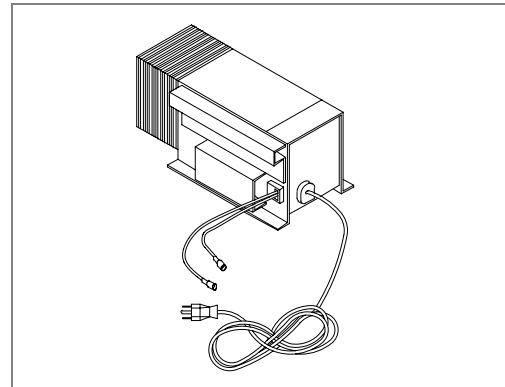

PLEXINEON[®] 120V POWER SUPPLIES

iLight Model # PN10124DCR

- Input: 120VAC 60Hz 1.08A corded (5-foot power cord)
- Output: 24VDC 4AMax regulated inherently limited class 2 power unit (bullet connector on output)
- UL listed for U.S. and Canada
- Model is marked “DRY LOCATION USE ONLY”
- To be placed outside it must be mounted in a NEMA class 3R enclosure
- Dimensions: 8” x 3 3/8” x 3 3/8”
- Manufacturer’s warranty of three years.
- Expected life span is between three and ten years.

iLight Model # PN10124DCR-3R

- Input: 120VAC 60Hz 1.08A
- Output: 24VDC 4AMax regulated inherently limited class 2 power unit
- UL listed for U.S. and Canada
- Model is enclosed in NEMA 3R enclosure
- Dimensions: 11 1/4” x 4” x 4 1/4”
- Manufacturer’s warranty of three years.
- Expected life span is between three and ten years.

iLight Model # PNC224024DCR-3R

- Input: 120VAC 60Hz 2A
- Outputs: 24 VDC 4AMax X 3 outputs, regulated inherently limited class 2 power unit
- UL listed for U.S. and Canada
- Model is enclosed in NEMA 3R enclosure
- Dimensions: 14” X 8.5” X 4.5”
- Manufacturer’s warranty of three years.
- Expected life span is between three and ten years.