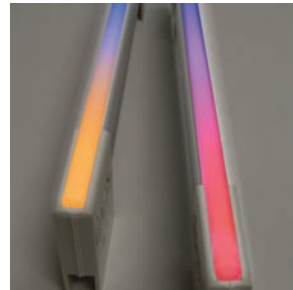

Designer: Burke Lighting Design Photograph: Paul Rivera / archphoto

ILIGHT
TECHNOLOGIES

seamless integration

lakeshore state park handrail - milwaukee, wi

imagine the possibilities.

Innovative LED lighting with unsurpassed even light output, low energy consumption and a narrow profile to fit in the most discreet applications. Offered in a variety of vibrant colors, a palette of whites, and 16.7 million color changing options.

Plexineon
White Series

Plexineon
Colors Series

Hypnotica Color
Changing Series

www.ilight-tech.com

imagine the possibilities

www.ilight-tech.com