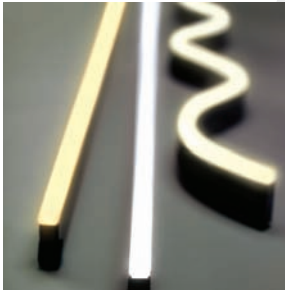

iLight's products illuminate evenly, use less energy, and, with its narrow-profile, fit in the most discreet applications. Whether you desire to add a soft glow to an interior cove or paint striking vertical lines of light on a building's facade, iLight's products offer you beautiful accent lighting solutions.

Designer: Burke Lighting Design Photograph: Paul Rivera / archphoto

ILIGHT
TECHNOLOGIES

seamless integration

lakeshore state park handrail - milwaukee, wi

imagine the possibilities.

Innovative LED lighting with unsurpassed even light output, low energy consumption and a narrow profile to fit in the most discreet applications. Offered in a variety of vibrant colors, a palette of whites, and 16.7 million color changing options.