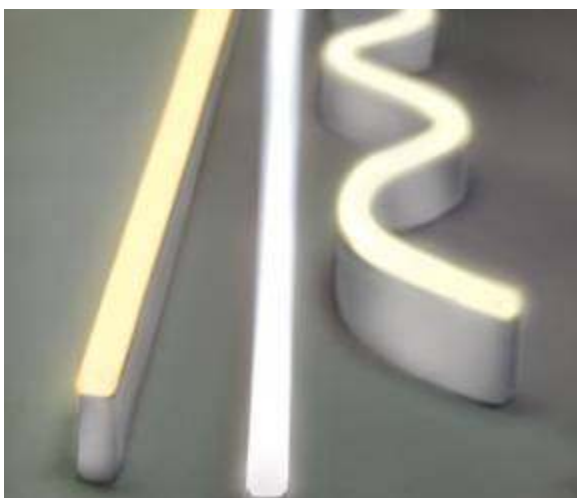

Versatile and Slim White Light

For a modern spin on direct view fluorescent-like lighting, a seamless solution for coves, or creative accent lighting for the vertical elements of a facade, [iLight's white LED lighting system](#) offers designers a versatile and smart white solution.

iLight's proprietary white light is achieved by using standard blue LEDs and a remote diffusing phosphor technology. The Plexineon White Series provides even illumination coupled with more stable color temperatures and longer lifetimes.

imagine the possibilities
www.ilight-tech.com