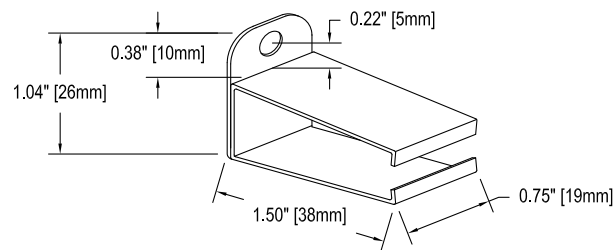

S-Tab Plexineon Specialty Mounting Clip - 1.50"

PRODUCT SUMMARY

Straight Tab Plexineon Specialty Mounting Clip - 1.50"

Size

- 1.50" (38mm) tall
- Screw placement hole: $\frac{7}{32}$ " in diameter

Material

- Stainless steel

Color Available

- Silver

Use

- Designed for mounting while Plexineon is already locked into the clips. Then attach fixture to surface, reducing installation time.

Straight Tab Plexineon Specialty Mounting Clip - 1.50"

ORDERING INFORMATION

Ordering Number:	75-CLPI7-001-00	Single clip
	75-CLPI7-050-00	Bag of 50 clips

Specification sheets are subject to change without notice. For the most recent version, please refer to www.ilight-tech.com.