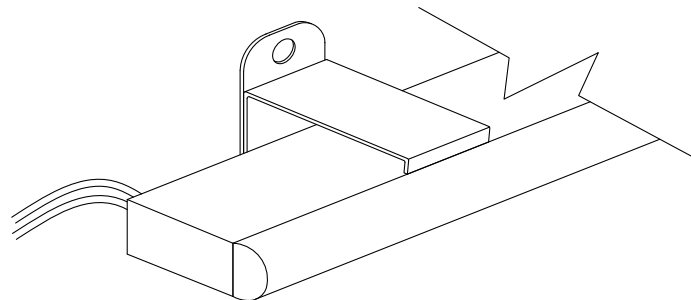

S-Tab Plexineon Specialty Mounting Clip - 1.50"

PRODUCT SUMMARY

Straight Tab Plexineon Specialty Mounting Clip - 1.50"

Size

- 1.50" (38mm) tall
- Screw placement hole: $\frac{7}{32}$ " in diameter

Material

- Stainless steel

Color Available

- Silver

Use

- Designed for mounting while Plexineon is already locked into the clips. Then attach fixture to surface, reducing installation time.

Straight Tab Plexineon Specialty Mounting Clip - 1.50"

ORDERING INFORMATION

Ordering Number:	75-CLPI7-001-00	Single clip
	75-CLPI7-050-00	Bag of 50 clips

Specification sheets are subject to change without notice. For the most recent version, please refer to www.ilight-tech.com.