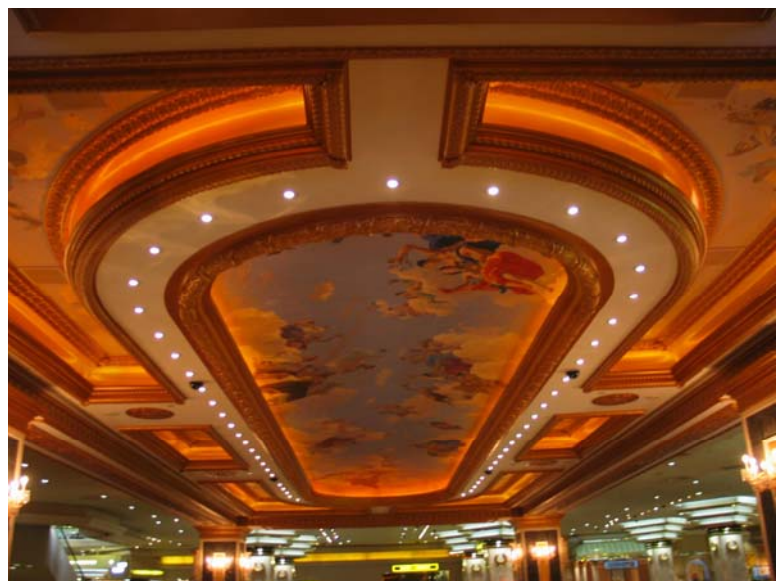

Caesar's Casino **Rep:** Penn Lighting