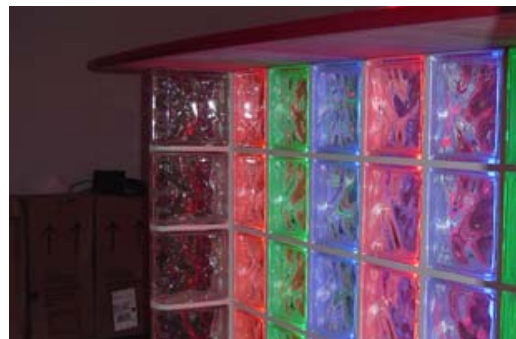

Photo courtesy of Commercial Lighting & Electric

For this out-of-this world location, red and amber Plexineon highlighting the lines of the "space ship" are the perfect choice with its modern LED spin on glass neon.

Arch Rep: George Lacey Sales of CO

Distributor & Installer: Commercial Lighting & Electric

Plexineon & Residential Lighting

Do you think of Plexineon lighting only for commercial applications? This Florida resident wanted to spruce up the game room in his new multimillion dollar home. This game room features a contoured, tiered tray ceiling highlighted with three different Plexineon colors. The bar is accented with Plexineon between two glass blocks, creating an unusual light effect.