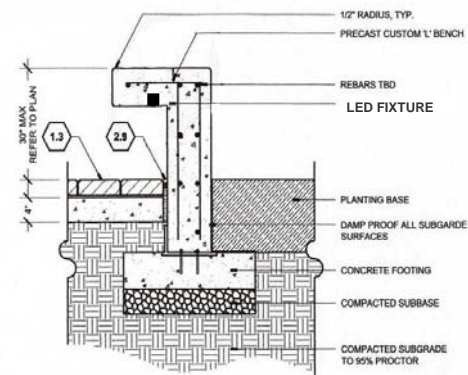

Drawings of concrete benches courtesy of PBQA for Las Vegas Parkway.

Welcome New Reps

As iLight continues to grow its U.S. rep network, we would like to welcome recently added architectural representatives to the iLight team of reps:

- Arizona Lighting Sales, AZ
- George Lacey Sales, CO, WY, NE
- Pacific Lighting, NV
- Prudential Lighting Products, Southern CA
- Sesco Lighting, FL
- Smith Lighting Sales – OK
- Spectro Lume Inc. – Northern NJ & Central NY
- Swaney Lighting Associates, Inc. -- VT, NH, ME
- Winski Associates, Inc. – OR