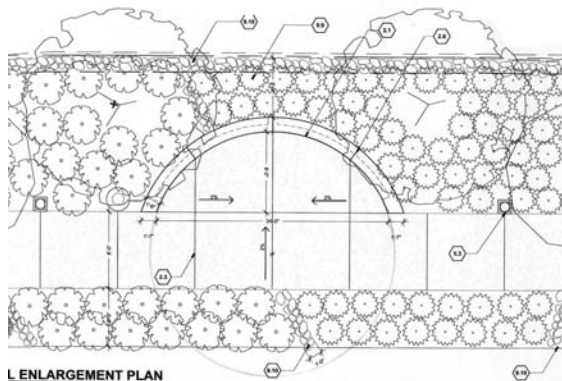

Drawings of concrete benches courtesy of PBQA for Las Vegas Parkway.

Welcome New Reps

As iLight continues to grow its U.S. rep network, we would like to welcome recently added architectural representatives to the iLight team of reps:

- Arizona Lighting Sales, AZ
- George Lacey Sales, CO, WY, NE
- Pacific Lighting, NV
- Prudential Lighting Products, Southern CA
- Sesco Lighting, FL
- Smith Lighting Sales – OK
- Spectro Lume Inc. – Northern NJ & Central NY
- Swaney Lighting Associates, Inc. -- VT, NH, ME
- Winski Associates, Inc. – OR