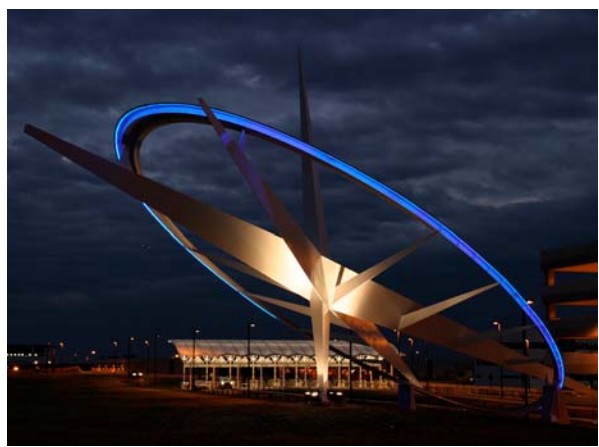

The designers wanted to edge light the steel **ICON to Powered Flight** at the **Raleigh Durham Airport**, but wanted a product that was bright, could be outdoors, and did not have high maintenance problems.