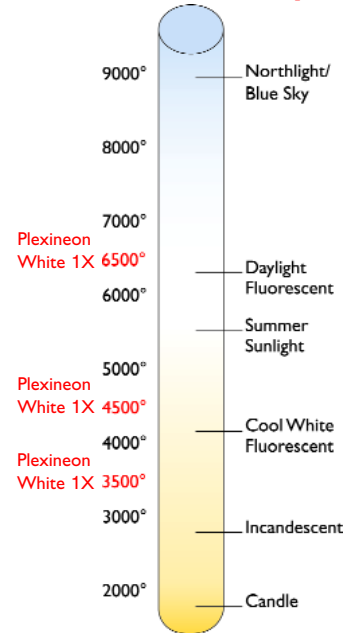

# Plexineon White 1X Series

Our original white LED lighting solution offered in three Kelvin temperatures.

## The Correlated Color Temperature Scale