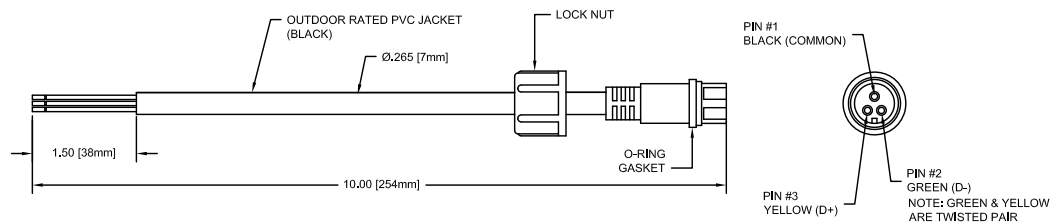

Hypnotica iS DMX Pigtail

Hypnotica iS DMX Pigtail

For connections to controllers, raw DMX cable, pass-through conduit and exterior wall openings.

MALE CONNECTOR

FEMALE CONNECTOR

All components are rated to 80C minimum
 All exposed components are suitable for outdoor applications (direct sun and rain)

ORDERING INFORMATION

Ordering Number: 60-WHR07-001-01 Male
 60-WHR07-002-01 Female

Applications

- Hardwire to controller to begin DMX run
- Works with any DMX 512 compatible controller and opto-splitter

Specification sheets are subject to change without notice. For the most recent version, please refer to www.ilight-tech.com.