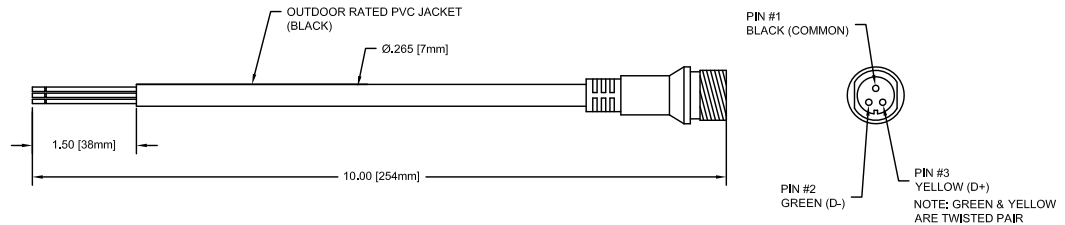

Hypnotica iS DMX Pigtail

Hypnotica iS DMX Pigtail

For connections to controllers, raw DMX cable, pass-through conduit and exterior wall openings.

MALE CONNECTOR

FEMALE CONNECTOR

All components are rated to 80C minimum
 All exposed components are suitable for outdoor applications (direct sun and rain)

ORDERING INFORMATION

Ordering Number: 60-WHR07-001-01 Male
 60-WHR07-002-01 Female

Applications

- Hardwire to controller to begin DMX run
- Works with any DMX 512 compatible controller and opto-splitter

Specification sheets are subject to change without notice. For the most recent version, please refer to www.ilight-tech.com.