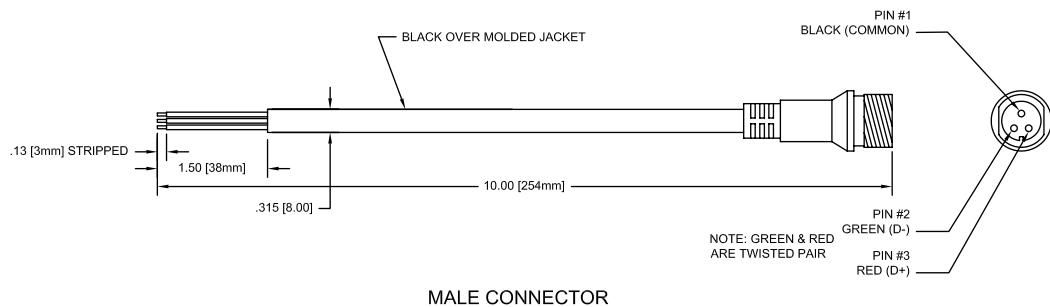

Hypnotica iS DMX Pigtail

Hypnotica iS DMX Pigtail

For connections to controllers, raw DMX cable, pass-through conduit and exterior wall openings.

MALE CONNECTOR

FEMALE CONNECTOR

All components are rated to 80C minimum
All exposed components are suitable for outdoor applications (direct sun and rain)

ORDERING INFORMATION

Ordering Number: 60-WHR07-001-01 Male
60-WHR07-002-01 Female

Applications

- Hardwire to controller to begin DMX run
- Works with DFD Rerun and Preset 10
- Used with opto-splitters from Pathway