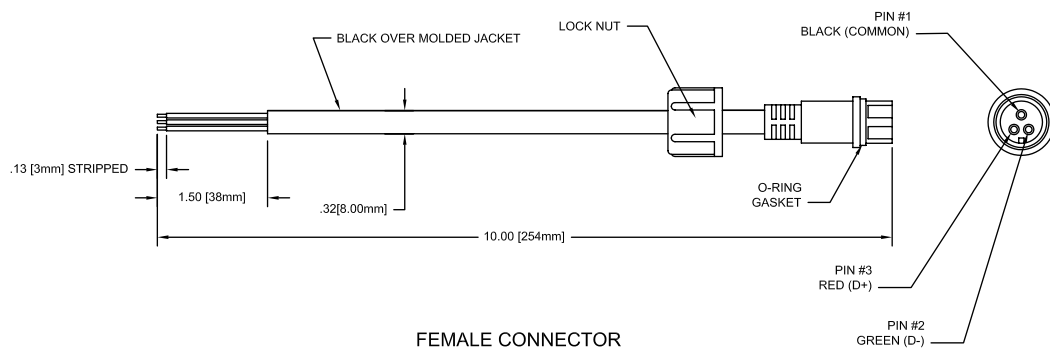

Hypnotica iS DMX Pigtail

Hypnotica iS DMX Pigtail

For connections to controllers, raw DMX cable, pass-through conduit and exterior wall openings.

MALE CONNECTOR

FEMALE CONNECTOR

All components are rated to 80C minimum
All exposed components are suitable for outdoor applications (direct sun and rain)

ORDERING INFORMATION

Ordering Number: 60-WHR07-001-01 Male
60-WHR07-002-01 Female

Applications

- Hardwire to controller to begin DMX run
- Works with DFD Rerun and Preset 10
- Used with opto-splitters from Pathway