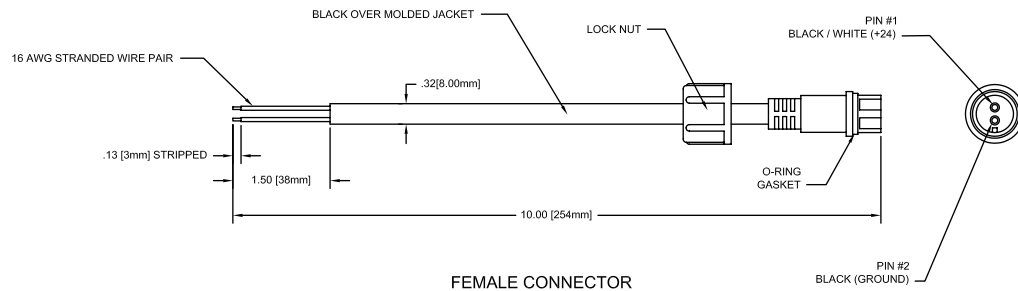

Hypnotica iS Power Pigtail

Hypnotica iS Power Pigtail

For connections to power supplies, lead-in cable, pass-through conduit, and exterior wall openings.

All components are rated to 80C minimum
All exposed components are suitable for outdoor applications (direct sun and rain)

ORDERING INFORMATION

Ordering Number: 60-WHR06-001-01 Male
60-WHR06-002-01 Female

Applications

- Connect to output of power supply or lead-in cable
- Keep water tight connection to fixture

Specification sheets are subject to change without notice. For the most recent version, please refer to www.ilight-tech.com.