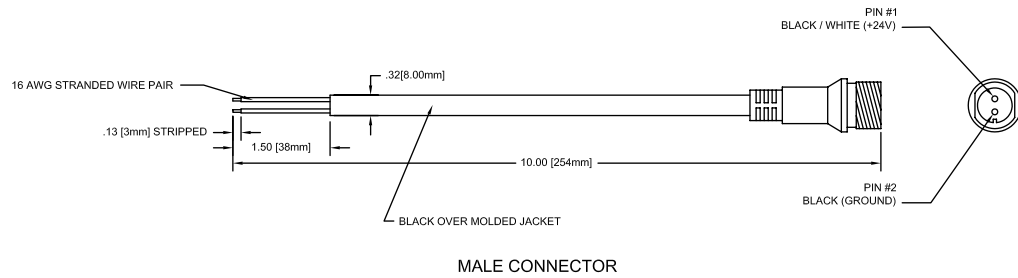

Hypnotica iS Power Pigtail

Hypnotica iS Power Pigtail

For connections to power supplies, lead-in cable, pass-through conduit, and exterior wall openings.

All components are rated to 80C minimum
All exposed components are suitable for outdoor applications (direct sun and rain)

ORDERING INFORMATION

Ordering Number: 60-WHR06-001-01 Male
60-WHR06-002-01 Female

Applications

- Connect to output of power supply or lead-in cable
- Keep water tight connection to fixture

Specification sheets are subject to change without notice. For the most recent version, please refer to www.ilight-tech.com.