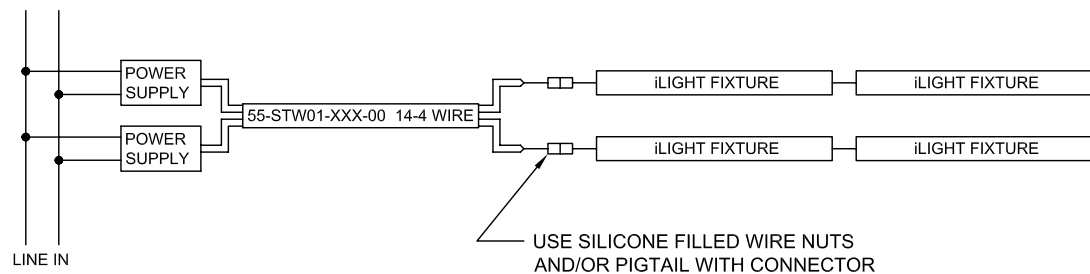

14-4 AWG Power Cable

14-4 AWG Power Cable

Use 14-4 jacketed wire to simplify your installation. This four conductor cable can power two separate runs of Hypnotica or Plexineon from a single pull of cable. Mount the power supplies next to each other and feed power to the fixture in a T configuration and reduce cable pull and installation by 50%.

SUNLIGHT AND MOISTURE RESISTANT
FLAME RETARDANT PVC JACKET
MEETS UL 1277
(BLACK)

4 CONDUCTOR #14 AWG COPPER

All components are rated to 80C minimum
Power cable is suitable for outdoor applications (direct sunlight and rain)

ORDERING INFORMATION

Ordering Number: 55-STW01-050-00	50 ft (15.24m)
55-STW01-100-00	100 ft (30.48m)
55-STW01-150-00	150 ft (45.72m)
55-STW01-200-00	200 ft (60.96m)
55-STW01-250-00	250 ft (76.2m)
55-STW01-500-00	500 ft (152.4m)
55-STW01-999-00	1000 ft (304.8m)