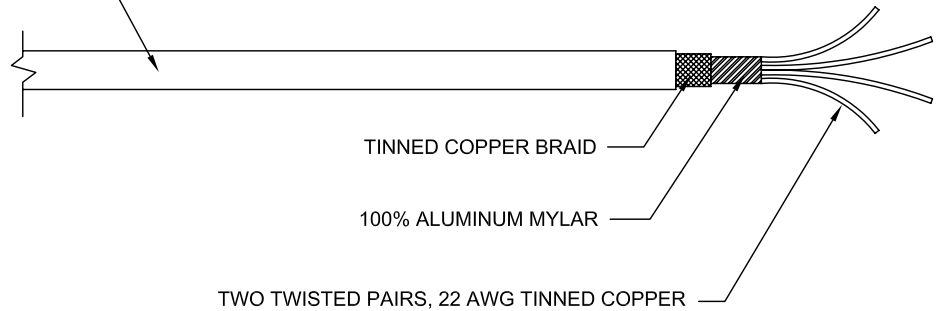

DMX Raw Cable

DMX Raw Cable

60°C PVC JACKET (BLACK)
OUTDOOR RATED

For DMX applications standard wiring:

D+ = Red
D- = Green
Common = Black
(Do not use white)

* Do not connect grounds to power chassis or frame ground.

ORDERING INFORMATION

Ordering Number: 55-DMX01-050-00	50ft (15.24 m)
55-DMX01-100-00	100ft (30.48 m)
55-DMX01-150-00	150ft (45.72 m)
55-DMX01-200-00	200ft (60.96 m)
55-DMX01-250-00	250ft (76.20 m)
55-DMX01-500-00	500ft (152.40 m)
55-DMX01-999-00	1000ft (304.80 m)