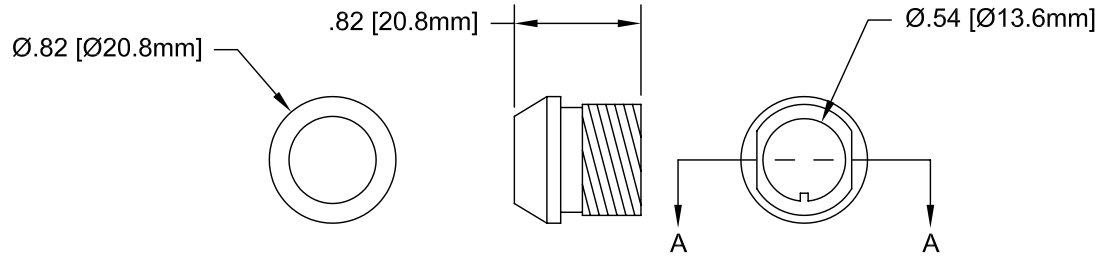

Hypnotica iS Cable Cap

Hypnotica iS Cable Cap

Used to cap power cable at end of power run. One cable cap required per power supply.

All Components are rated to 80C minimum
All exposed components are suitable for outdoor applications (direct sunlight and rain)

ORDERING INFORMATION

Ordering Number: 35-END02-001-00

Specification sheets are subject to change without notice. For the most recent version, please refer to www.ilight-tech.com.

Product Application

Hypnotica iS