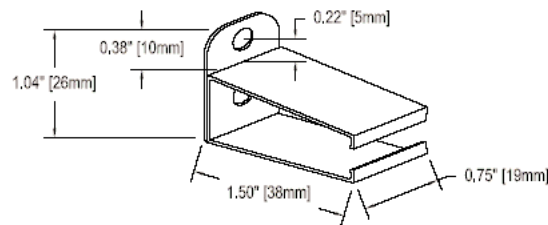

S-Tab Plexineon Specialty Mounting Clip - 1.50"

PRODUCT SUMMARY

Straight Tab Plexineon Specialty Mounting Clip - 1.50"

Size

- 1.50" (38mm) tall
- Screw placement hole: $\frac{7}{32}$ " in diameter

Material

- Stainless steel

Color Available

- Silver

Use

- Designed for mounting while Plexineon is already locked into the clips. Then attach fixture to surface, reducing installation time.

Straight Tab Plexineon Specialty Mounting Clip - 1.50"

ORDERING INFORMATION

Ordering Number:	75-CLPI7-001-00	Single clip
	75-CLPI7-050-00	Bag of 50 clips

Specification sheets are subject to change without notice. For the most recent version, please refer to www.ilight-tech.com.