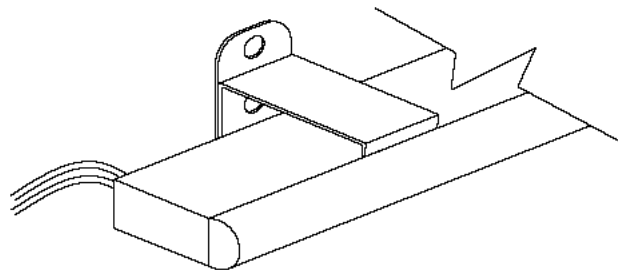

S-Tab Plexineon Specialty Mounting Clip - 1.50"

PRODUCT SUMMARY

Straight Tab Plexineon Specialty Mounting Clip - 1.50"

Size

- 1.50" (38mm) tall
- Screw placement hole: $\frac{7}{32}$ " in diameter

Material

- Stainless steel

Color Available

- Silver

Use

- Designed for mounting while Plexineon is already locked into the clips. Then attach fixture to surface, reducing installation time.

Straight Tab Plexineon Specialty Mounting Clip - 1.50"

ORDERING INFORMATION

Ordering Number:	75-CLPI7-001-00	Single clip
	75-CLPI7-050-00	Bag of 50 clips

Specification sheets are subject to change without notice. For the most recent version, please refer to www.ilight-tech.com.