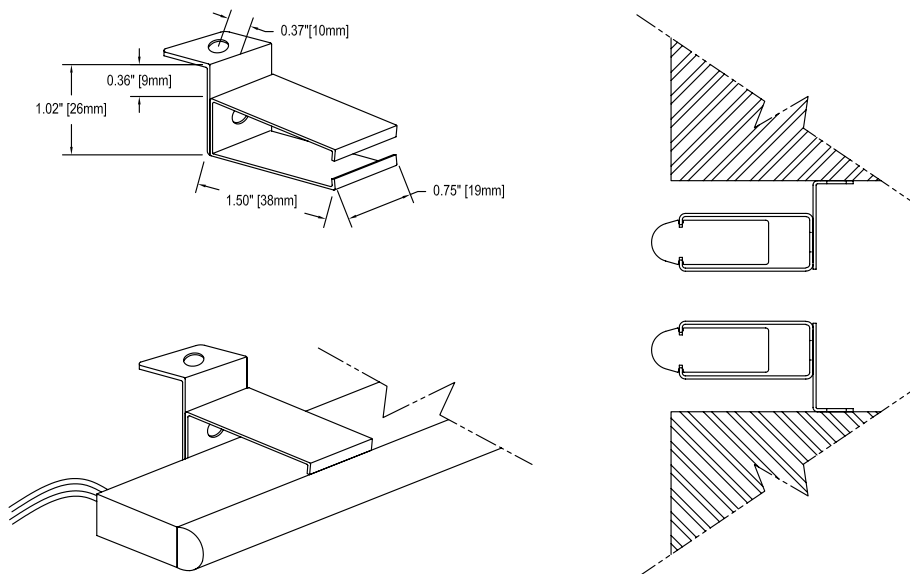

L-Tab Plexineon Specialty Mounting Clip - 1.50"

PRODUCT SUMMARY

L-Tab Plexineon Specialty Mounting Clip - 1.50"

Size

- 1.50" (38mm) tall
- Screw placement hole: $\frac{7}{32}$ " in diameter

Use

- Designed for mounting on adjacent surfaces such as window frames, under ledges, or on roof edges

Material

- Stainless steel

Color Available

- Silver

L-Tab Plexineon Specialty Mounting Clip - 1.50"

ORDERING INFORMATION

Ordering Number:	75-CLPI5-001-00	Single clip
	75-CLPI5-050-00	Bag of 50 clips

Specification sheets are subject to change without notice. For the most recent version, please refer to www.ilight-tech.com.