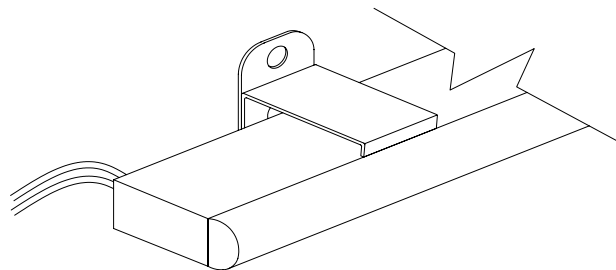

S-Tab Plexineon Specialty Mounting Clip - 1.25"

PRODUCT SUMMARY

Straight Tab Plexineon Specialty Mounting Clip - 1.25"

Size

- 1.25" (32mm) tall
- Screw placement hole: $\frac{7}{32}$ " in diameter

Material

- Stainless steel

Color Available

- Silver

Use

- Designed for mounting while Plexineon is already locked into the clips. Then attach fixture to surface, reducing installation time.
- For use only with Plexineon fixtures without supportive c-channel.

Straight Tab Plexineon Specialty Mounting Clip - 1.25"

ORDERING INFORMATION

Ordering Number:	75-CLPI4-001-00	Single clip
	75-CLPI4-050-00	Bag of 50 clips

Specification sheets are subject to change without notice. For the most recent version, please refer to www.ilight-tech.com.