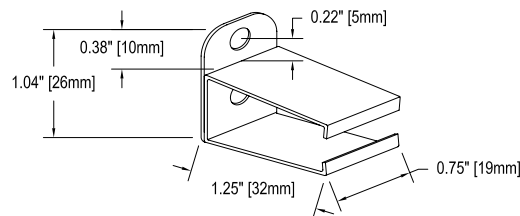

S-Tab Plexineon Specialty Mounting Clip - 1.25"

PRODUCT SUMMARY

Straight Tab Plexineon Specialty Mounting Clip - 1.25"

Size

- 1.25" (32mm) tall
- Screw placement hole: $\frac{7}{32}$ " in diameter

Material

- Stainless steel

Color Available

- Silver

Use

- Designed for mounting while Plexineon is already locked into the clips. Then attach fixture to surface, reducing installation time.
- For use only with Plexineon fixtures without supportive c-channel.

Straight Tab Plexineon Specialty Mounting Clip - 1.25"

ORDERING INFORMATION

Ordering Number:	75-CLPI4-001-00	Single clip
	75-CLPI4-050-00	Bag of 50 clips

Specification sheets are subject to change without notice. For the most recent version, please refer to www.ilight-tech.com.